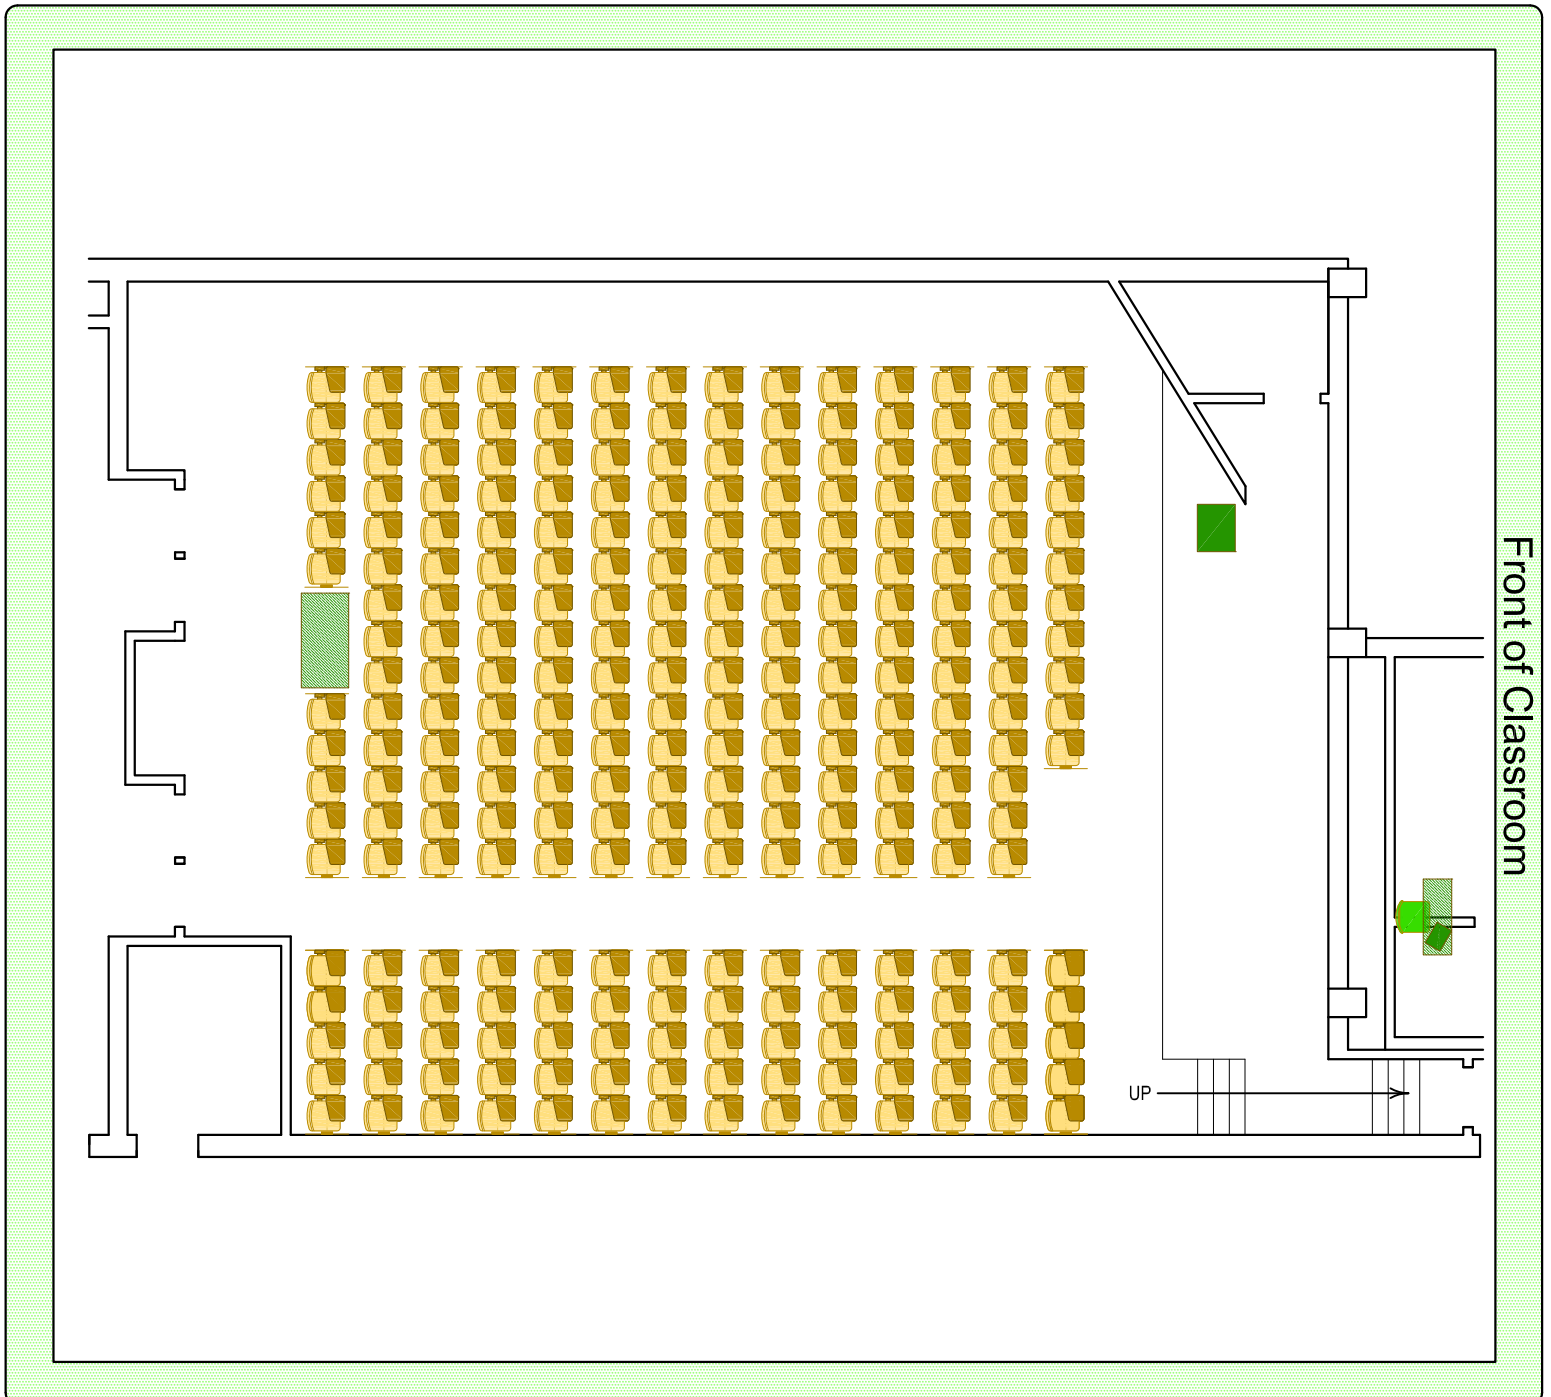

Room B130 Van Vleck Hall

Please return seating to this configuration when your class is finished.

-  Station Count: 260 fixed seats
-  Instructor Station: Fixed lectern

Place all trash and recycling in the proper container.