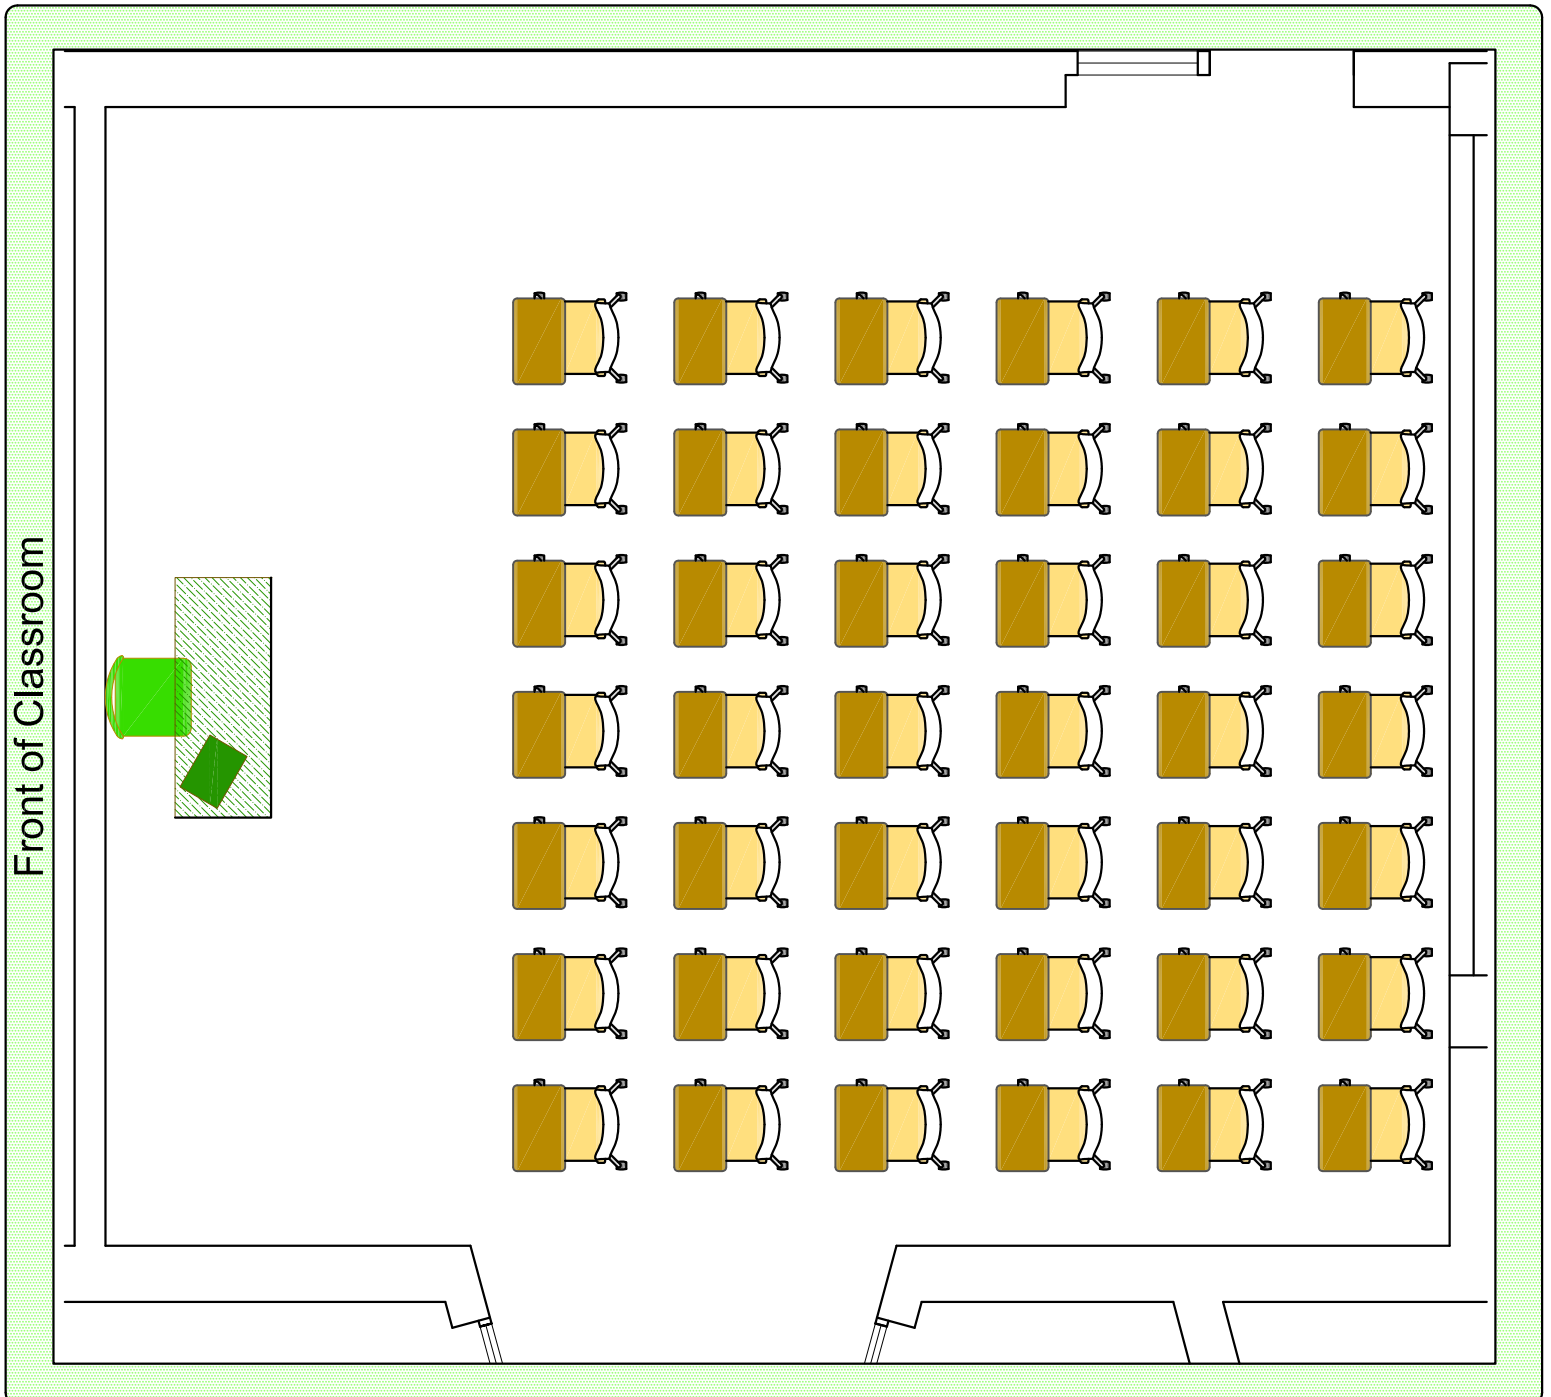

# Room B135 Van Vleck Hall

Please return seating to this configuration when your class is finished.

-  Station Count: 42 movable tablet arm chairs
-  Instructor Station: Chair, table, portable lectern

Place all trash and recycling in the proper container.