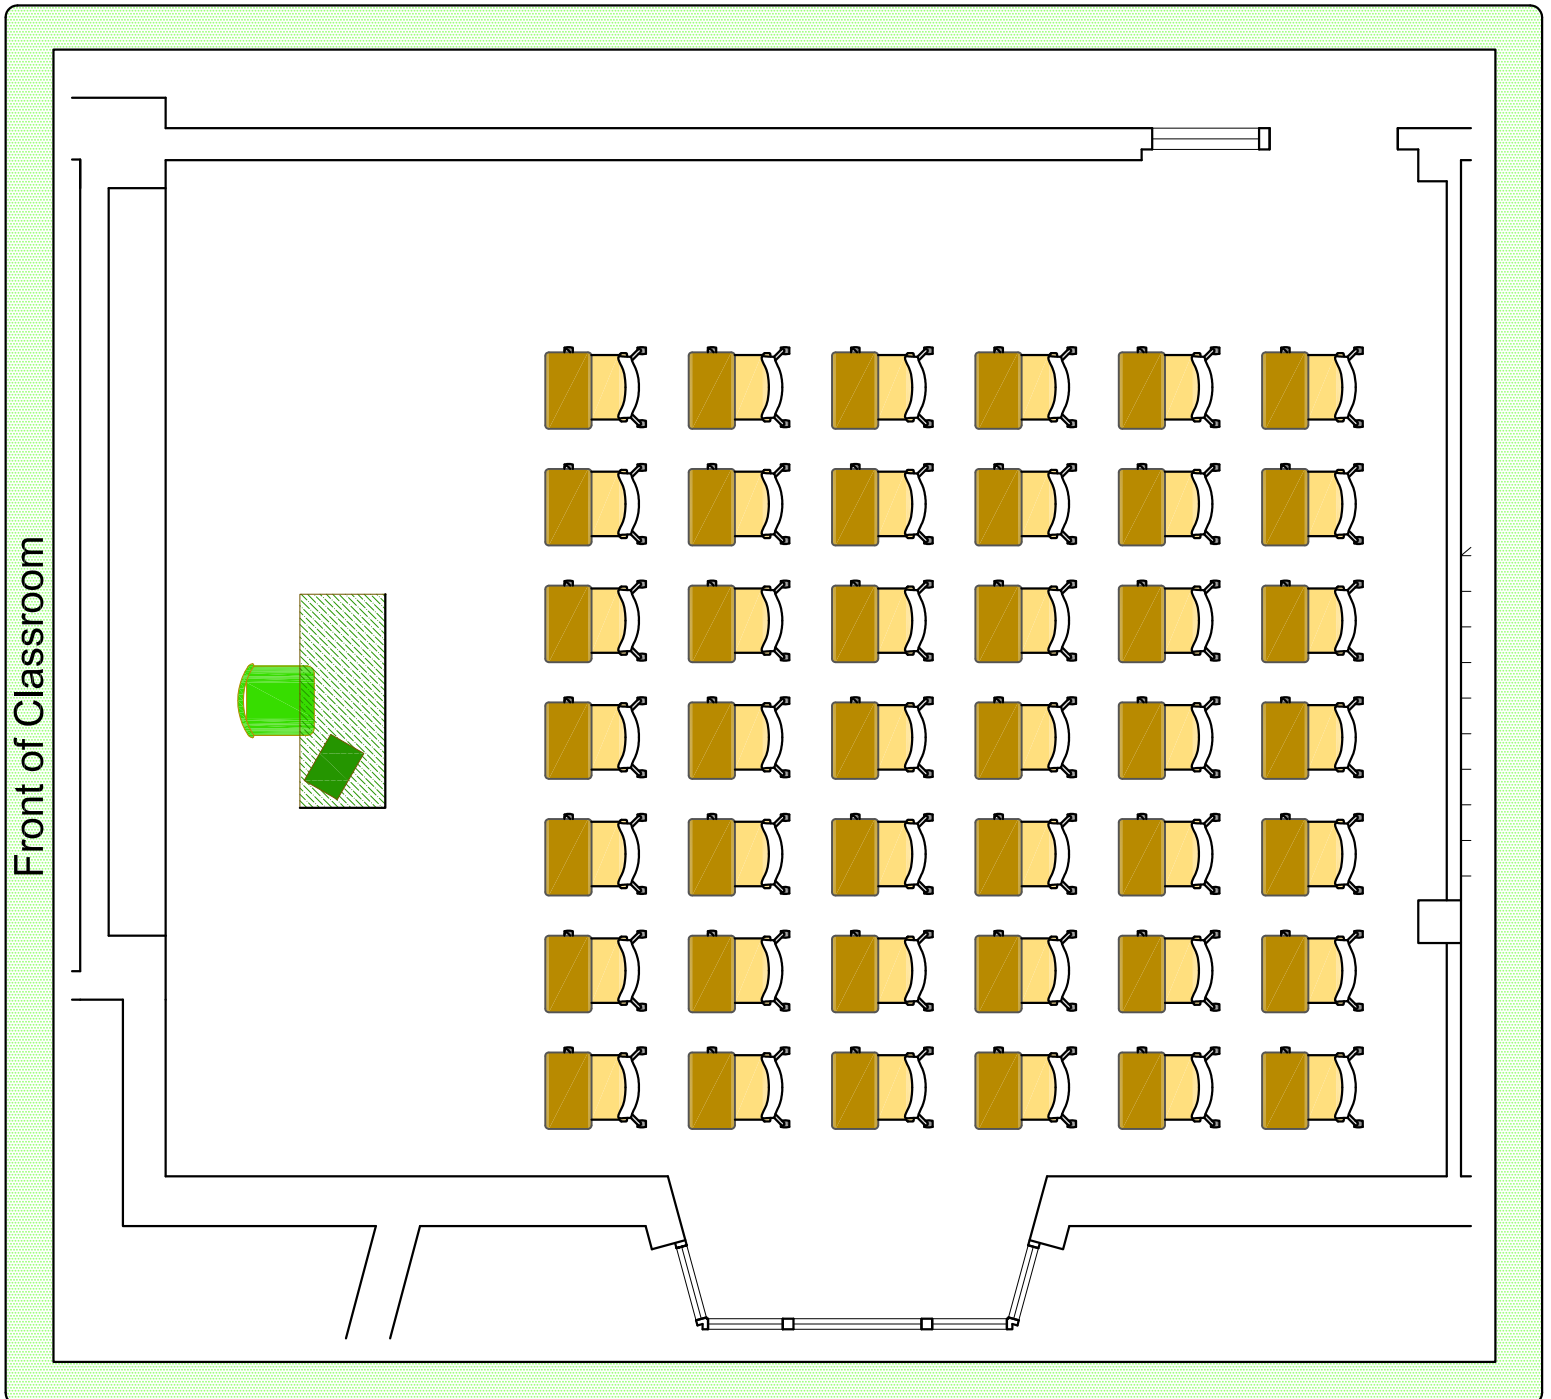

# Room B139 Van Vleck Hall

Please return seating to this configuration when your class is finished.

-  Station Count: 42 movable tablet arm chairs
-  Instructor Station: Chair, table, portable lectern

Place all trash and recycling in the proper container.