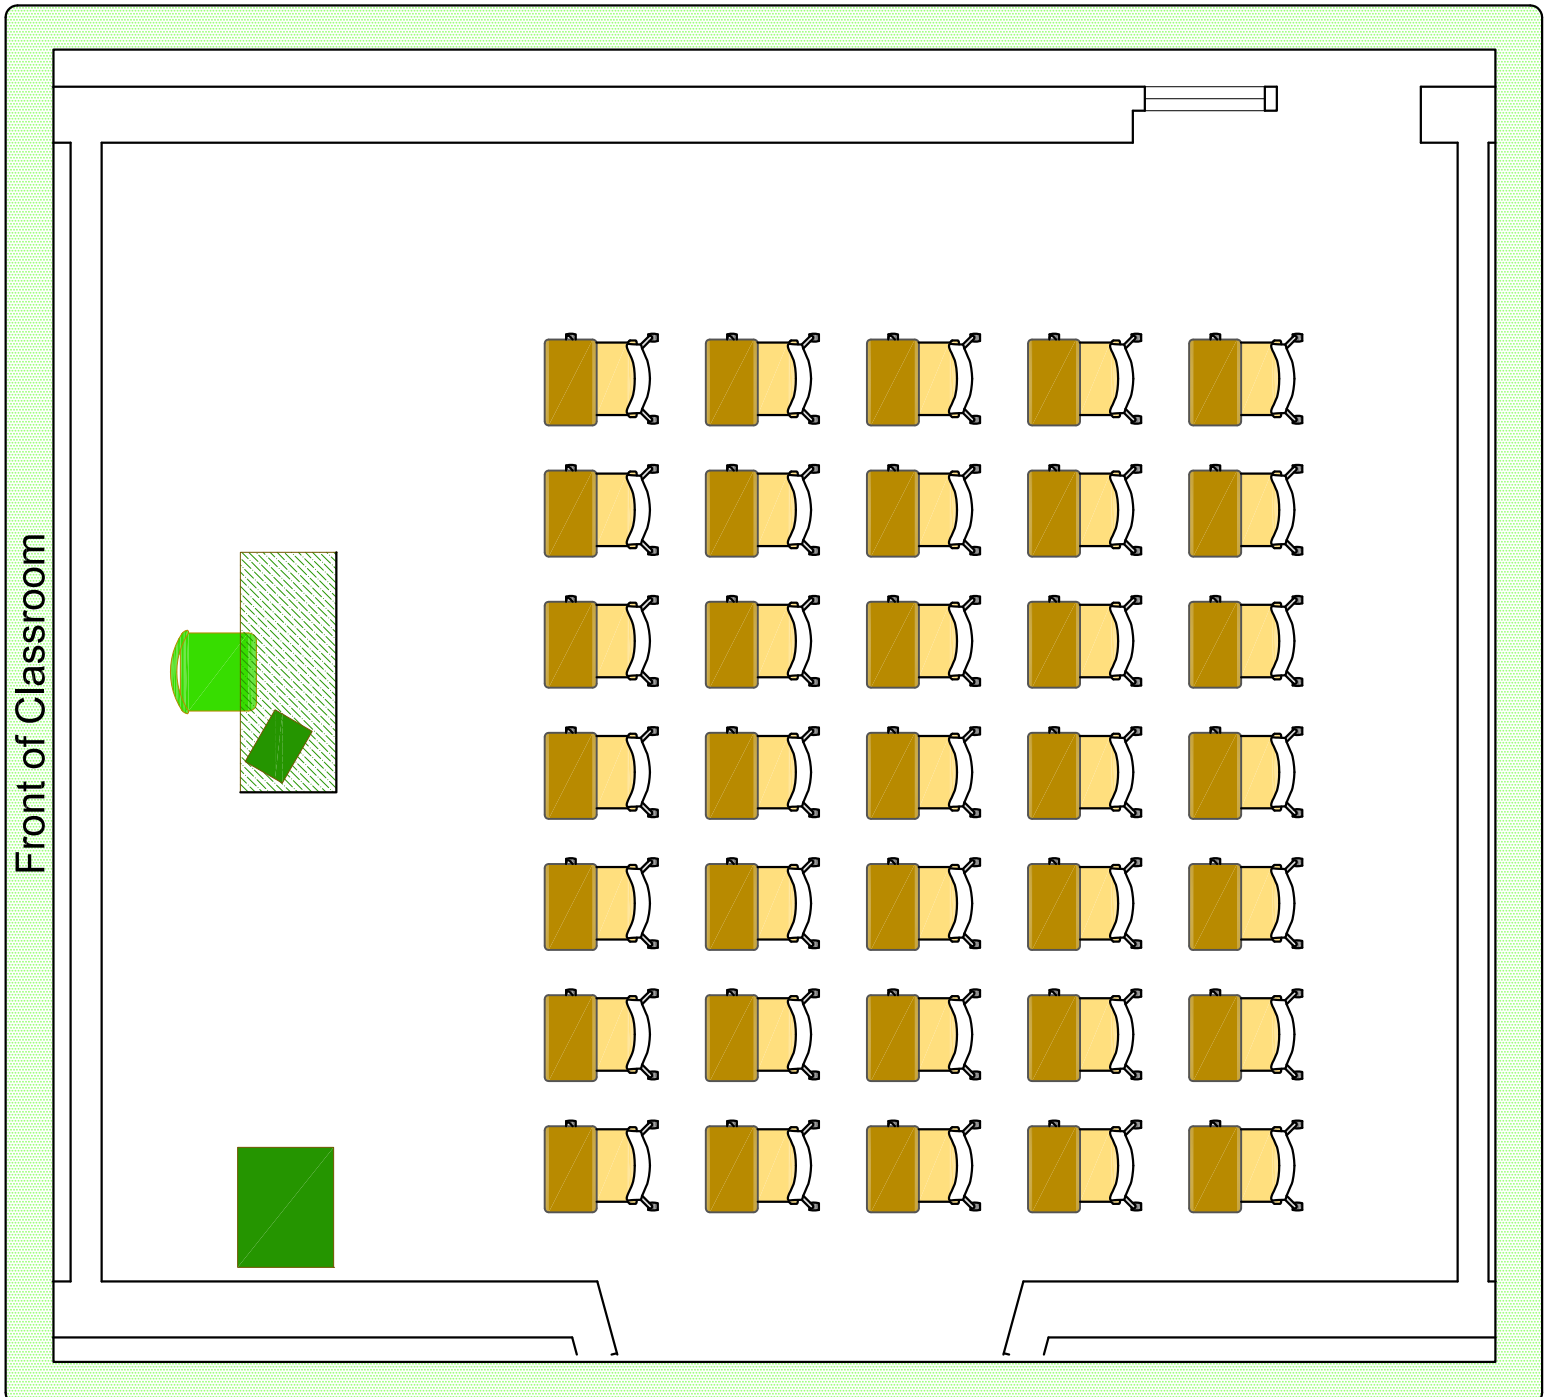

Room B223 Van Vleck Hall

Please return seating to this configuration when your class is finished.

-  Station Count: 35 movable tablet arm chairs
-  Instructor Station: Chair, table, portable lectern

Place all trash and recycling in the proper container.

Please contact the Space Management Office at 262-4414 if you have questions or comments about this classroom.

Oct 2017