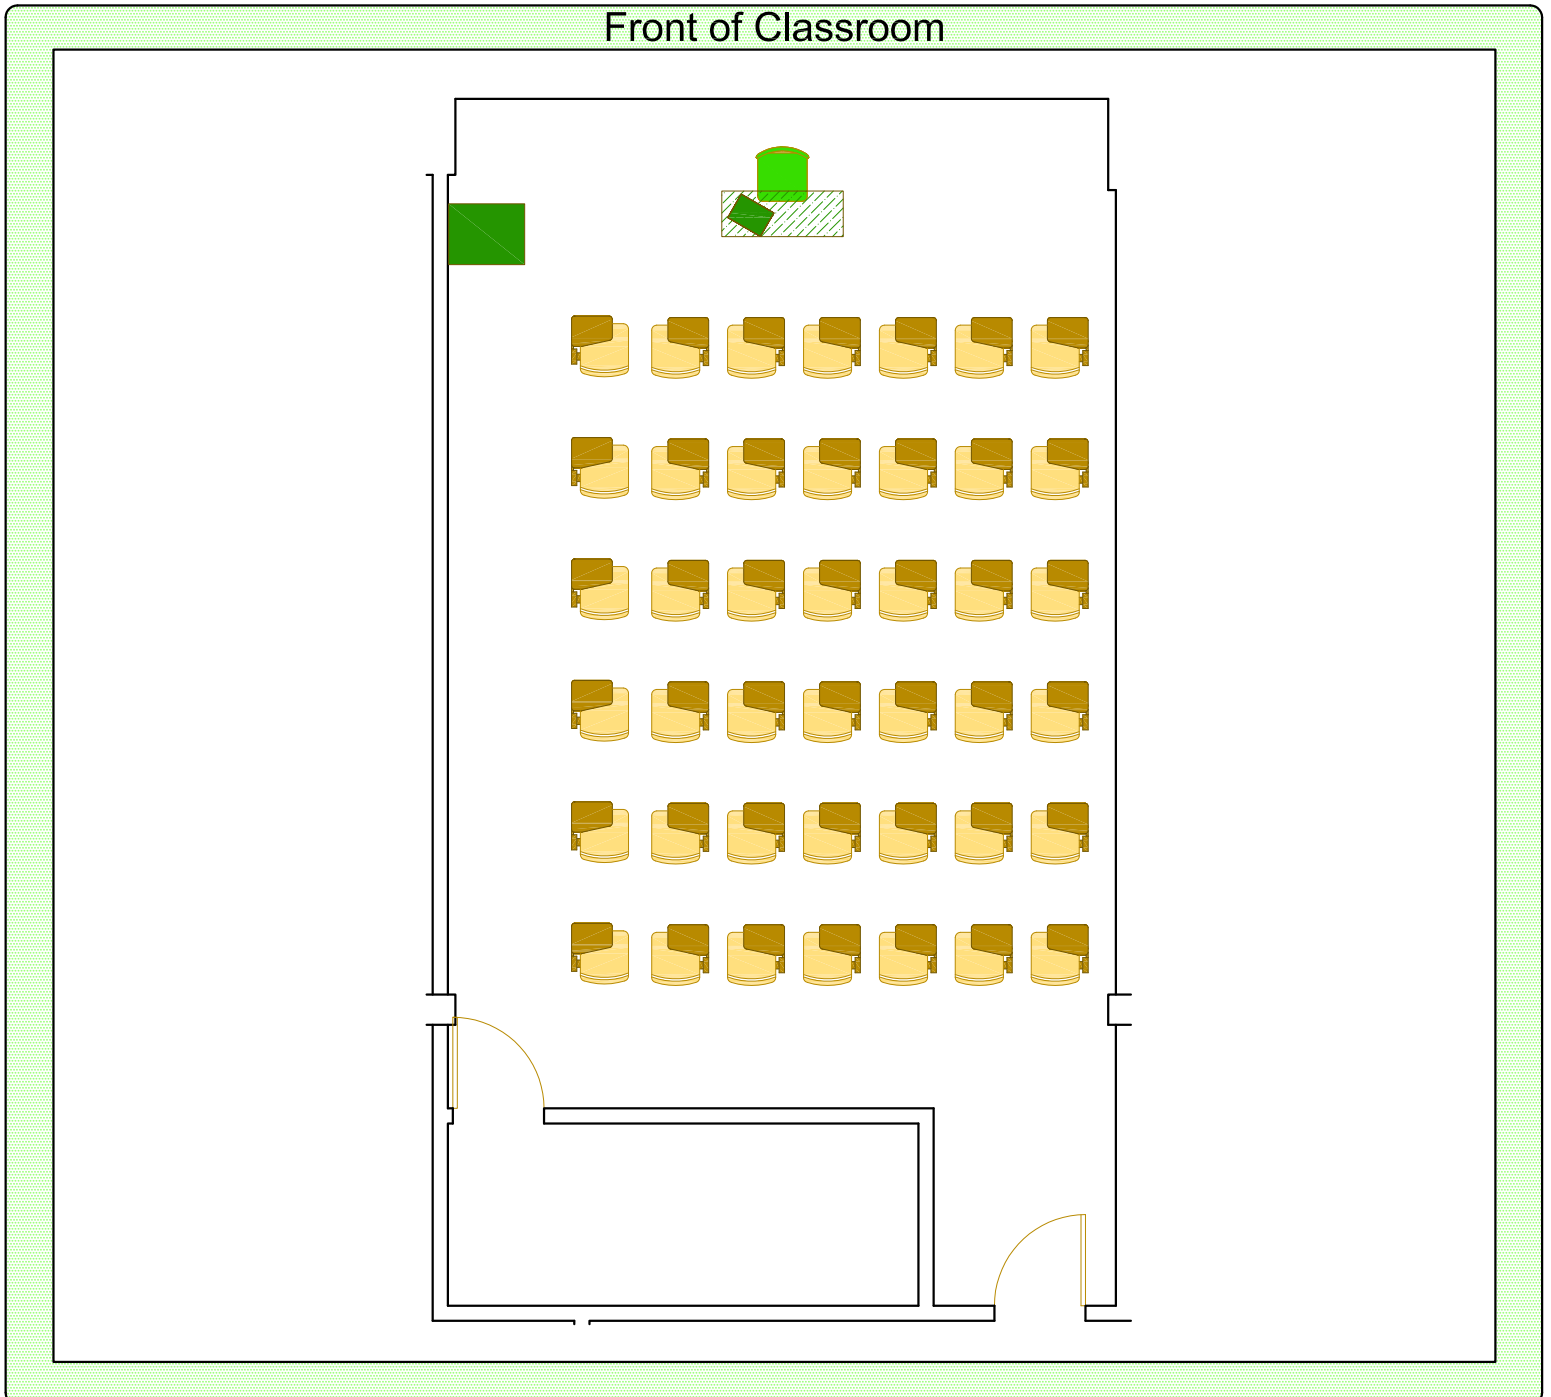

4008 Vilas Hall

Please return seating to this configuration when your class is finished.

-  Station Count: 42 movable tablet chairs
-  Instructor Station: Chair, table, portable lectern, technology lectern