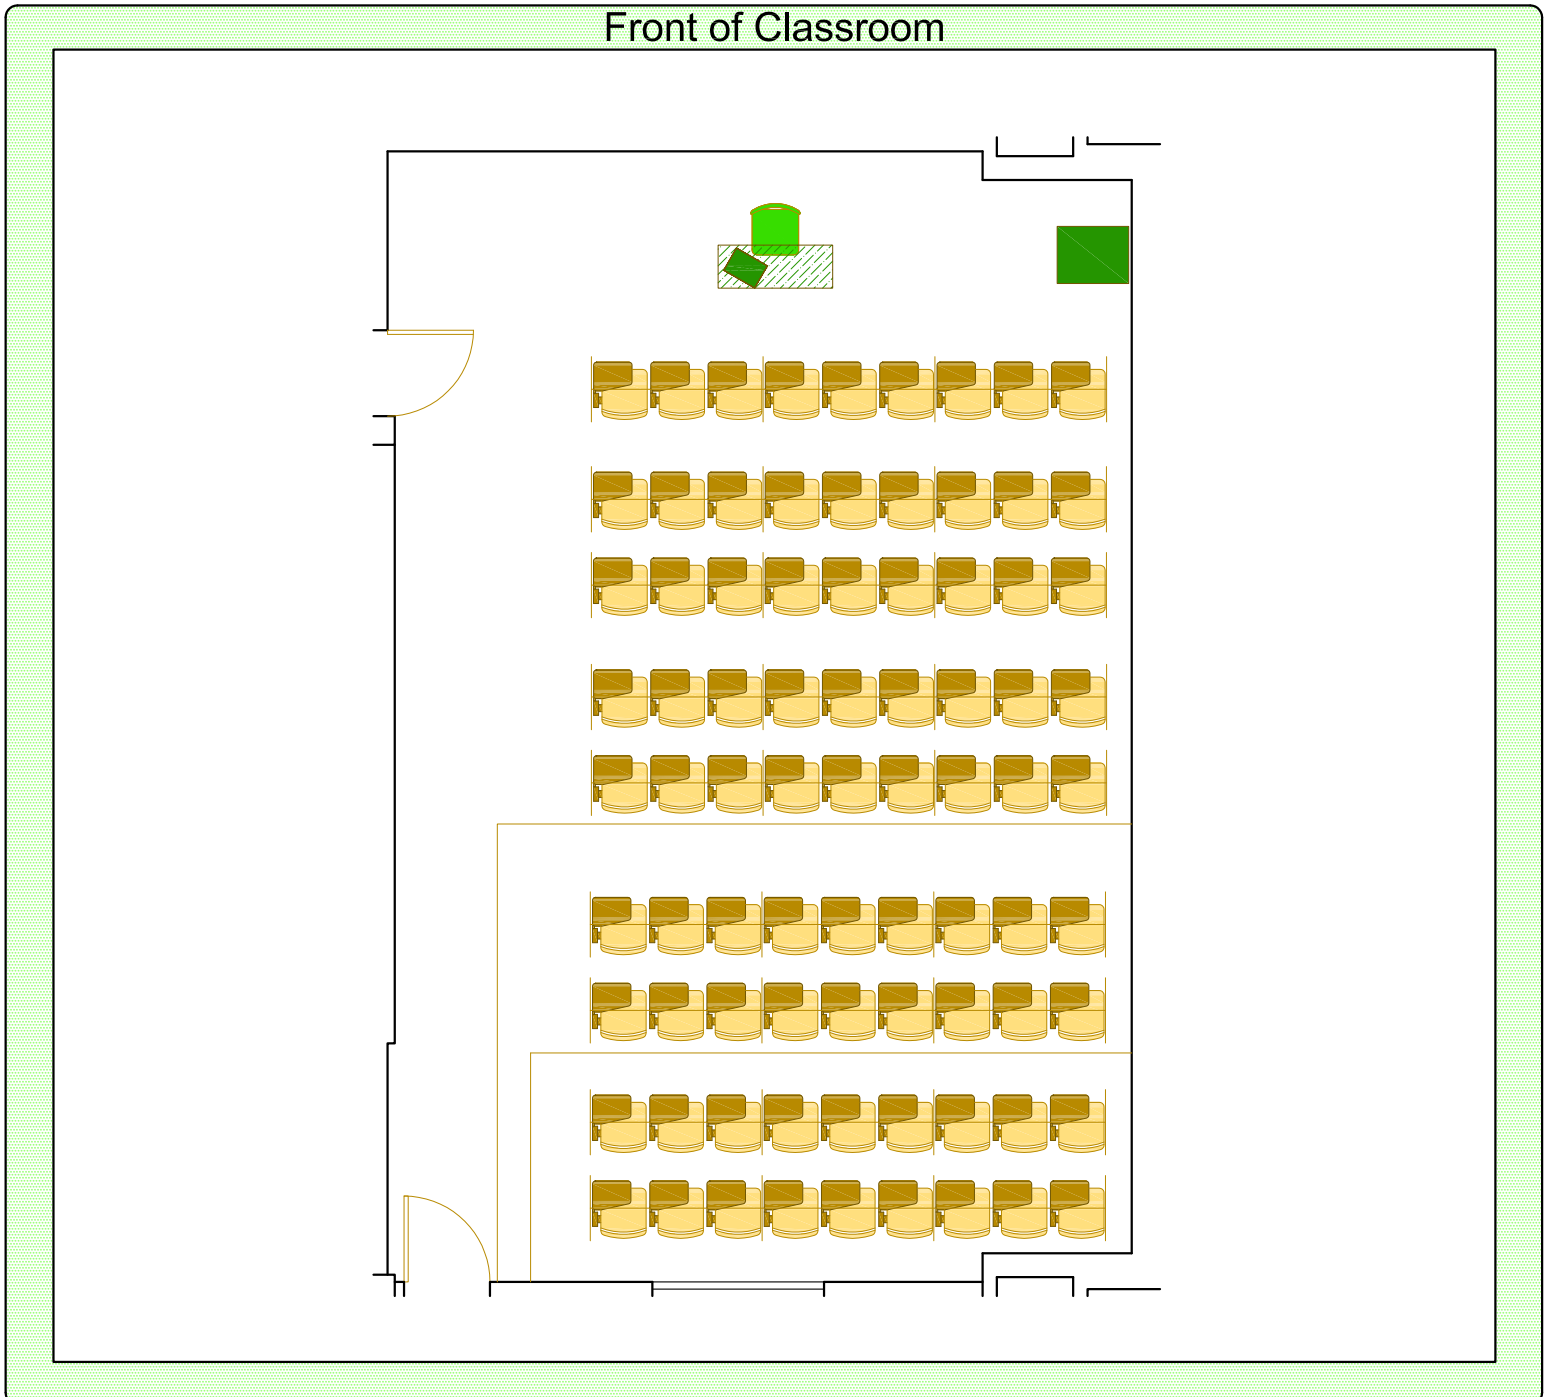

Please return seating to this configuration when your class is finished.

-  Station Count: 81 fixed tablet chairs
-  Instructor Station: Chair, table, portable lectern, technology lectern

Place all trash and recycling in the proper container.