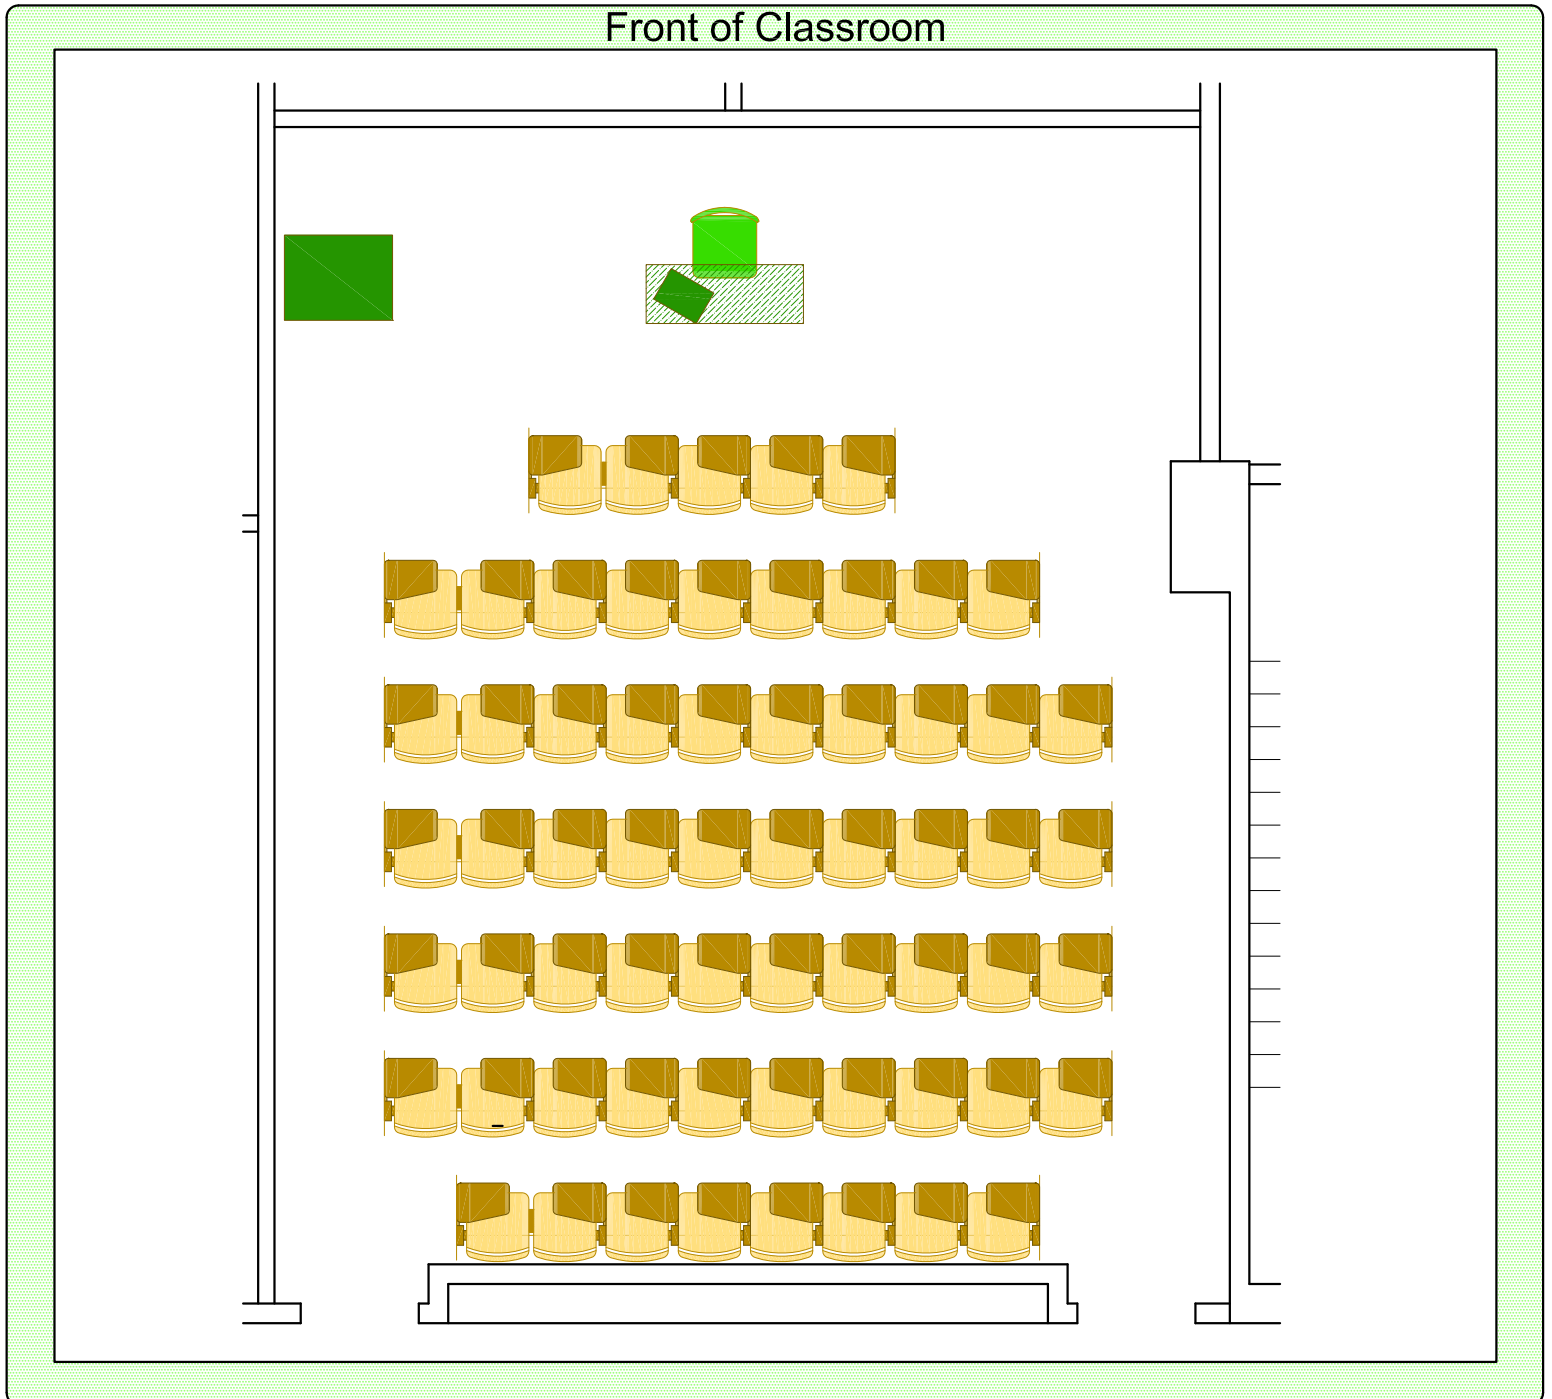

Room 4281 H.C. White Hall

Please return seating to this configuration when your class is finished.

-  Station Count: 62 fixed seats
-  Instructor Station: Chair, table, portable lectern

Place all trash and recycling in the proper container.