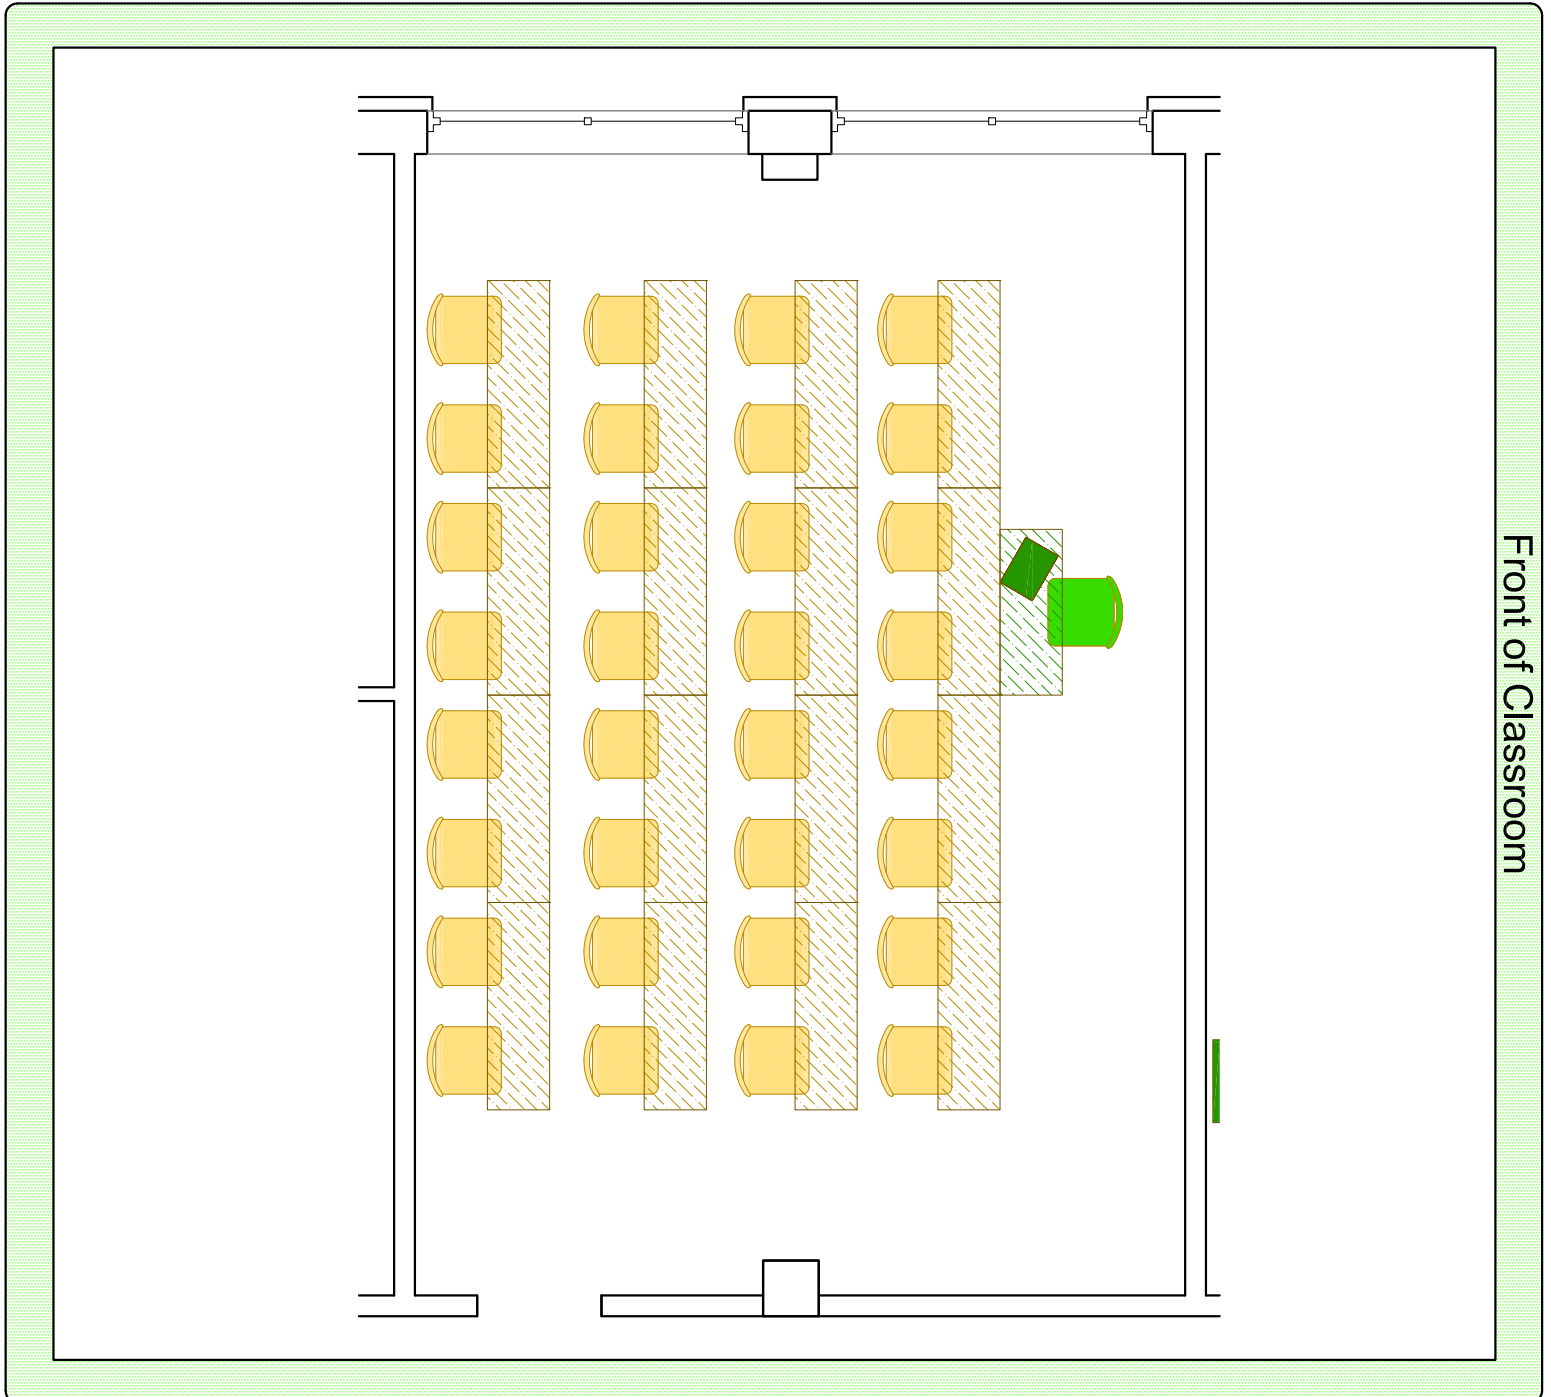

Room 225 Ingraham Hall

Please return seating to this configuration when your class is finished.

- Station Count: 32 movable chairs at 16 tables
- Instructor Station: Chair, table, portable lectern

Place all trash and recycling in the proper container.

Please contact the Space Management Office at 262-4414 if you have questions or comments about this classroom.

Sep 2017