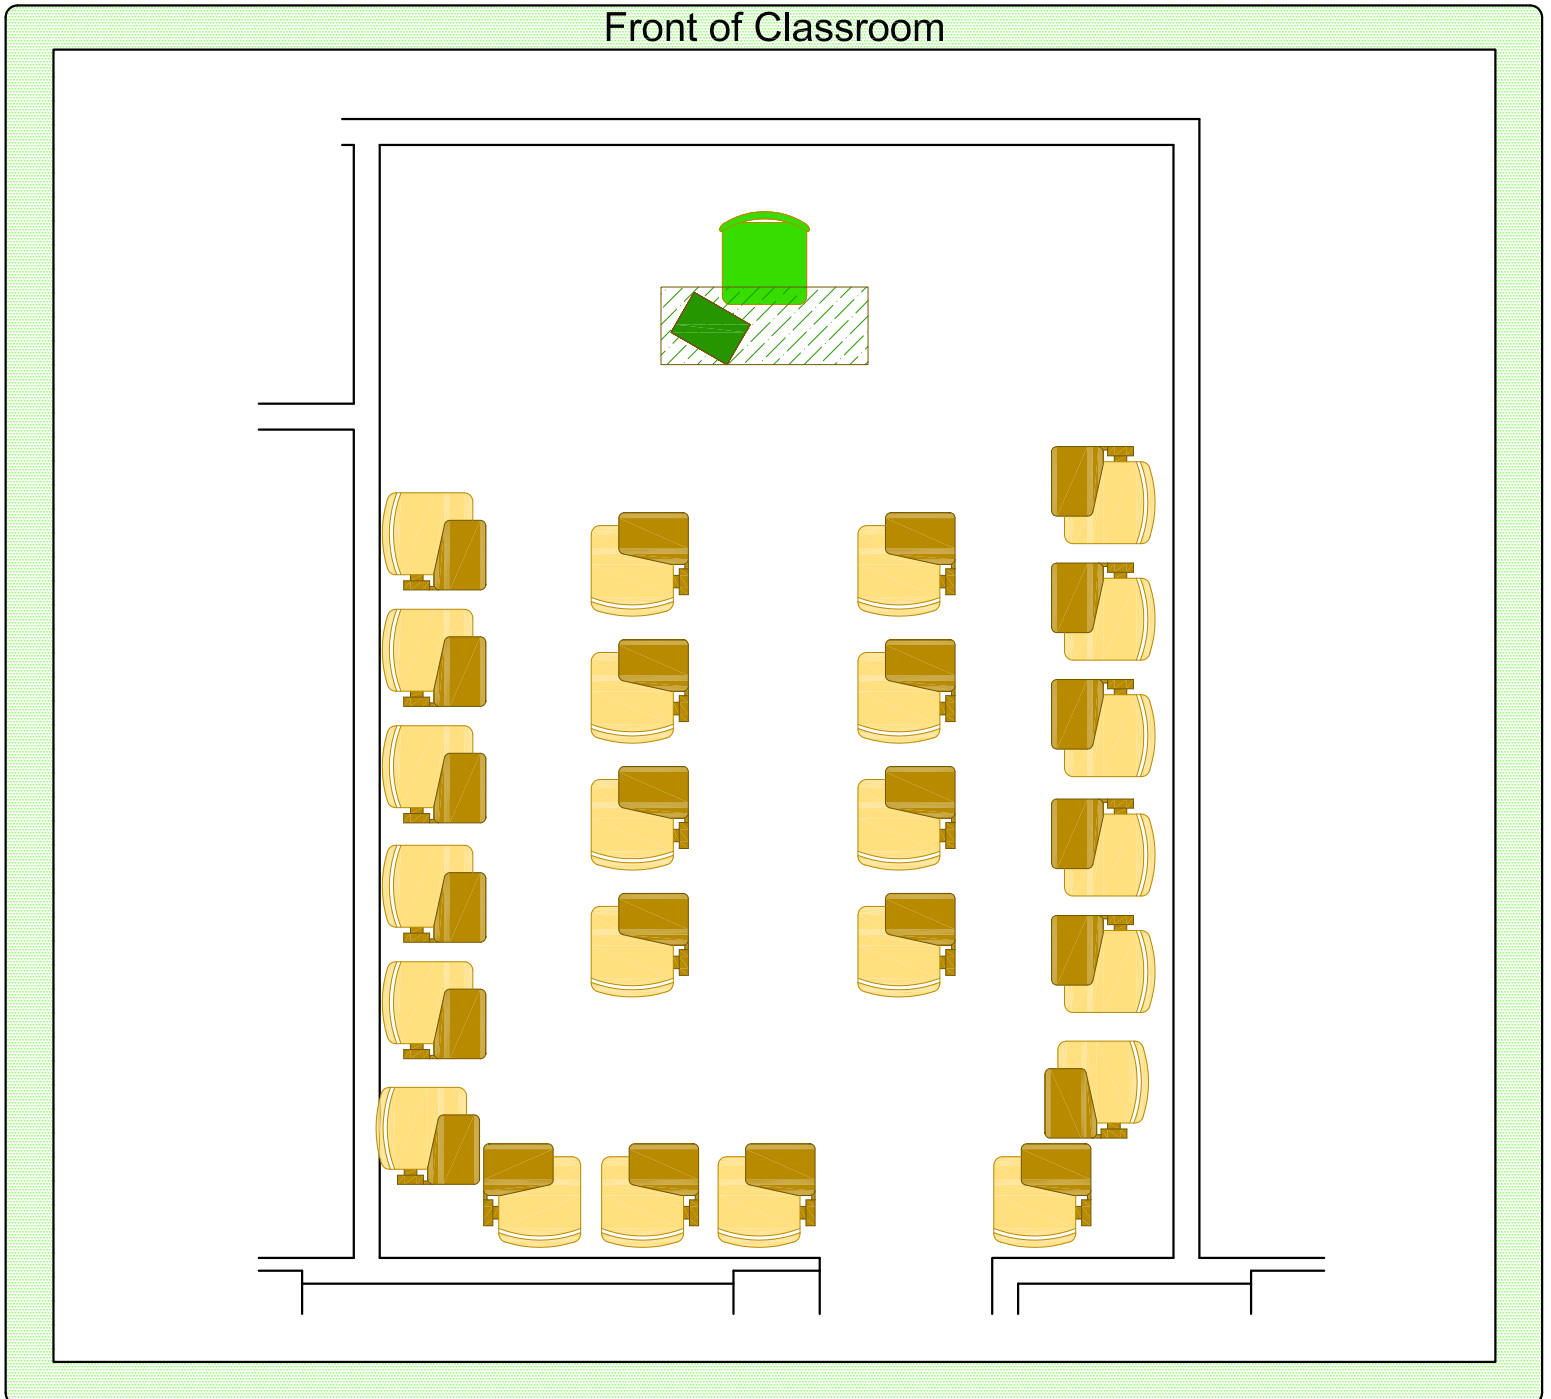

# Room 342 Noland Hall

Please return seating to this configuration when your class is finished.

-  Station Count: 24 movable tablet arm chairs
-  Instructor Station: Chair, table, portable lectern

Place all trash and recycling in the proper container.