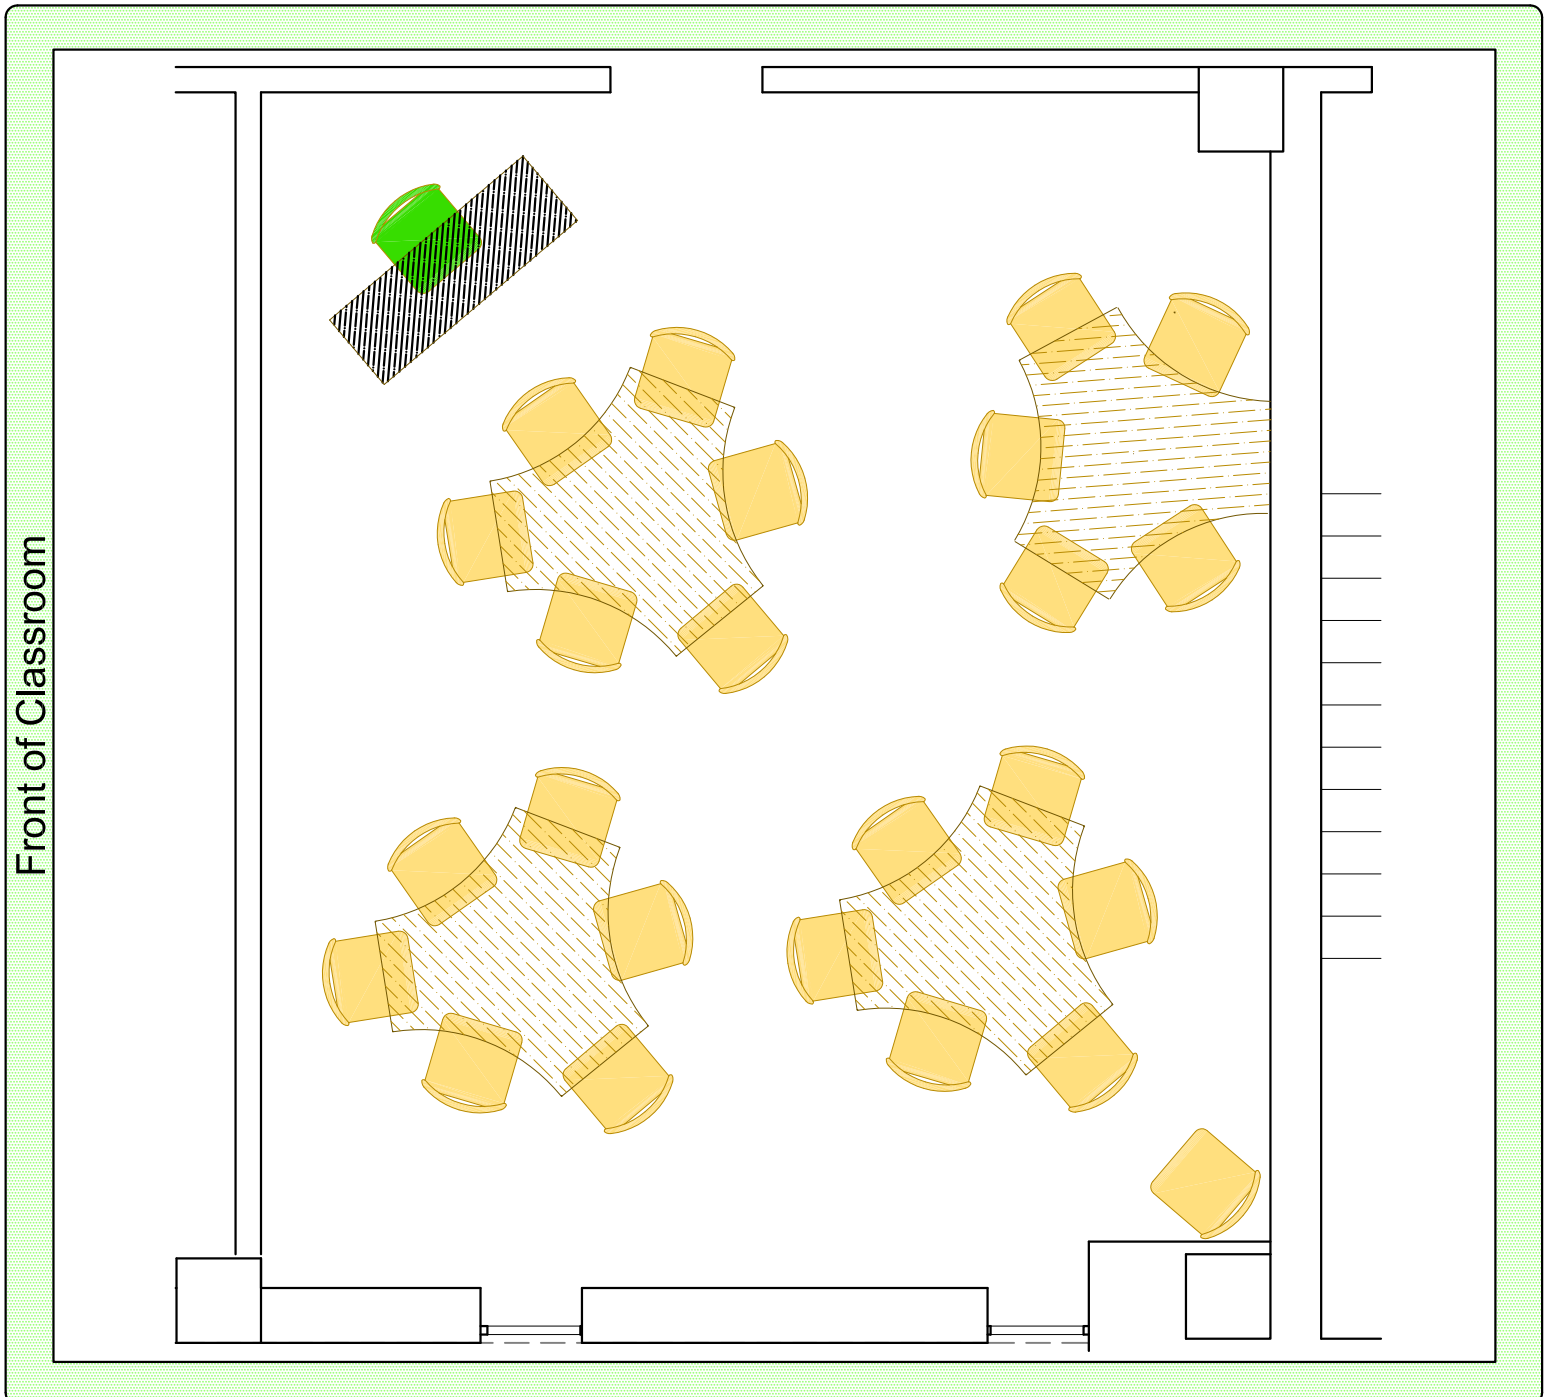

Room 539 Noland Hall

Please return seating to this configuration when your class is finished.

-  Station Count: 23 movable chairs at 4 tables
-  Instructor Station: Chair, table, portable lectern

Place all trash and recycling in the proper container.