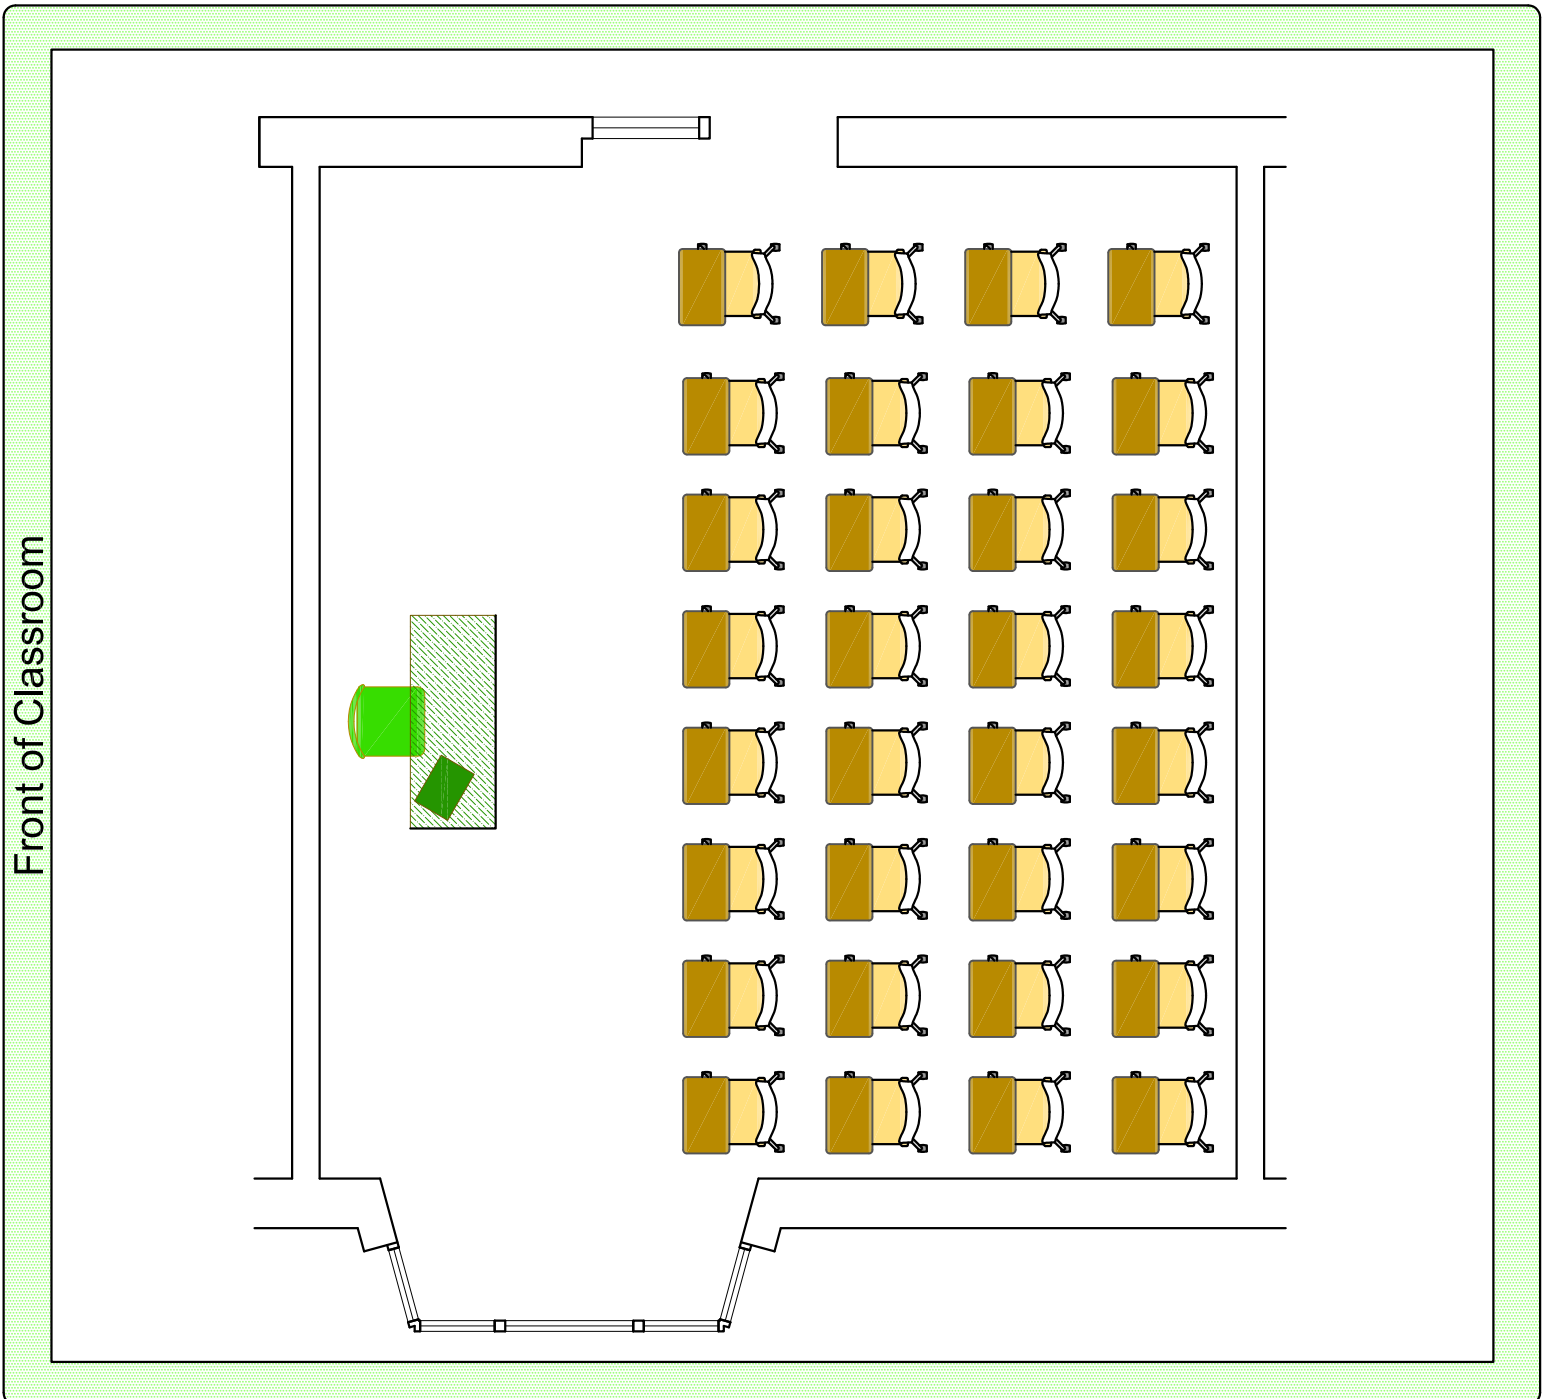

Room B129 Van Vleck Hall

Please return seating to this configuration when your class is finished.

-  Station Count: 32 movable tablet arm chairs
-  Instructor Station: Chair, table, portable lectern

Place all trash and recycling in the proper container.

Please contact the Space Management Office at 262-4414 if you have questions or comments about this classroom.

Oct 2017