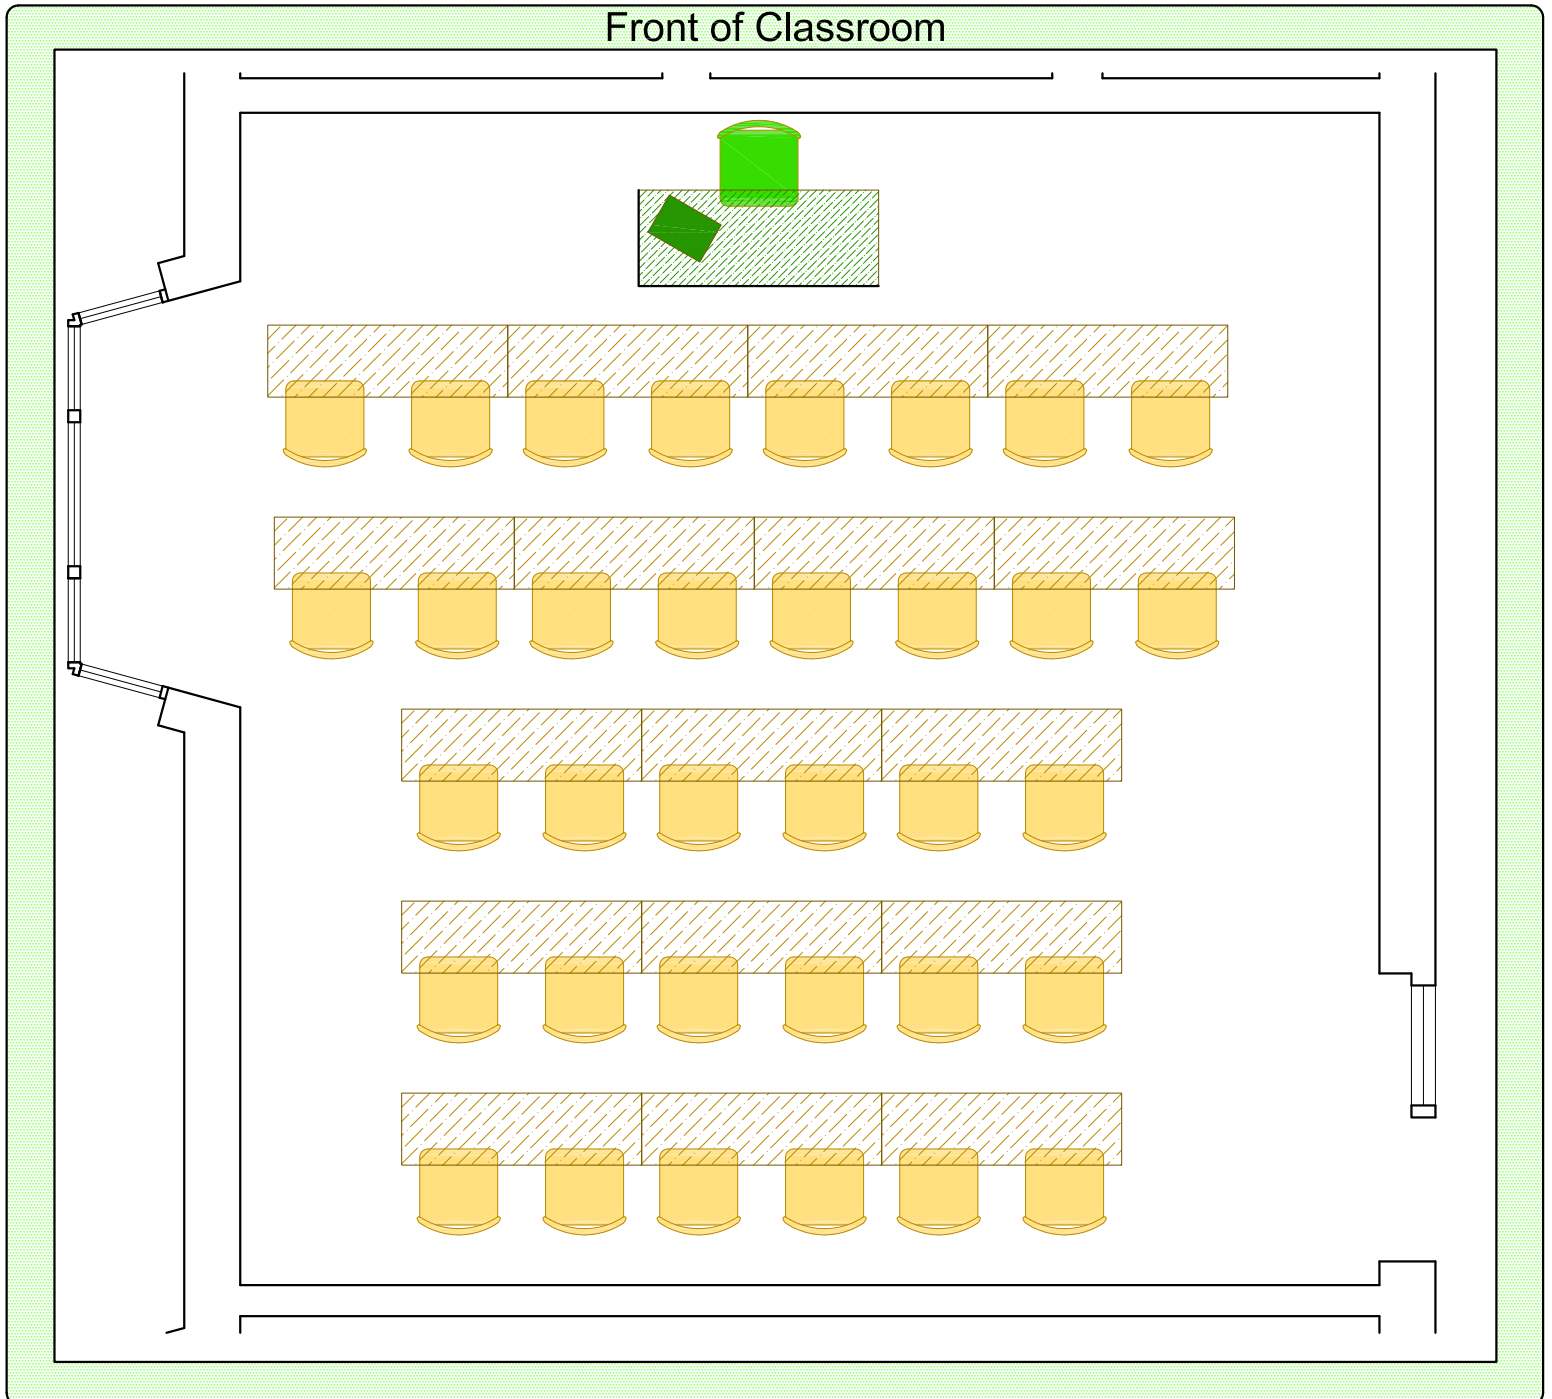

# Room B203 Van Vleck Hall

Please return seating to this configuration when your class is finished.

-  Station Count: 34 movable chairs 17 tables
-  Instructor Station: Chair, table, portable lectern

**Place all trash and recycling in the proper container.**